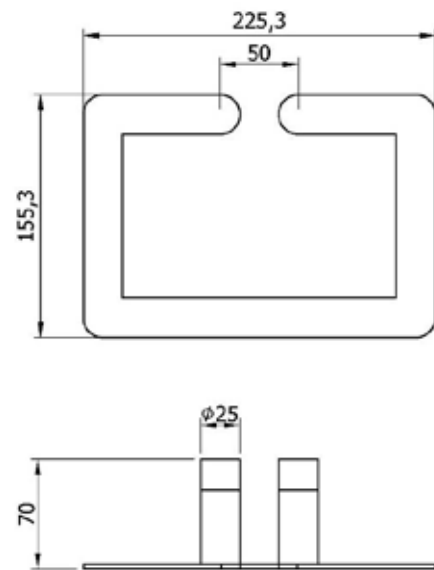

## velo TECHNICAL DATA

- Manufactured in black AISI 304 stainless steel.
- Dimensions: 155,3 height x 225,3 width x 70 depth (mm).
- Wall fixings hidden included.
- Cleaning: we recommend cleaning with a cotton cloth slightly moistened with a soap solution. Then dry it.

## velo TECHNICAL DRAWING

DIMENSIONS IN mm

## SUGGESTED TEXT FOR PRESCRIPTION

VELO towel made of black stainless steel.  
Dimensions: 155,3 height x 225,3 width x 70 depth (mm).