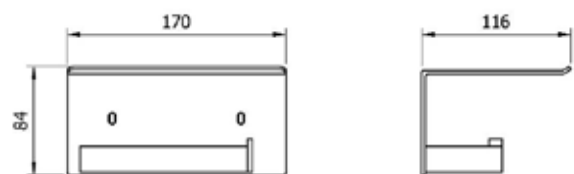

### velo TOILET PAPER ROLL WITH SHELF

- Toilet paper roll made of stainless steel with shelf function.
- Durability and resistance.
- Suitable for public environments and high frequency of use.
- Black finish. Also available in satin finish (VELO 16878.S) and polished finish (VELO 16878.B).

### velo TECHNICAL DATA

- Made of stainless steel AISI 304, black finish.
- Top cover shelf function.
- Dimensions: 84 height x 170 width x 116 depth (mm).
- Stainless steel fixing material included. Hidden fixation.
- Threaded fixing system to the wall by means of a plate.
- Cleaning: we recommend cleaning with a cotton cloth slightly moistened with a neutral soap solution. Then rinse and dry it.

### SUGGESTED TEXT FOR PRESCRIPTION

VELO toilet paper roll with shelf, made of stainless steel AISI 304, black finish.  
Dimensions: 84 height x 170 width x 116 depth (mm).

### velo TECHNICAL DRAWING

DIMENSIONS IN mm