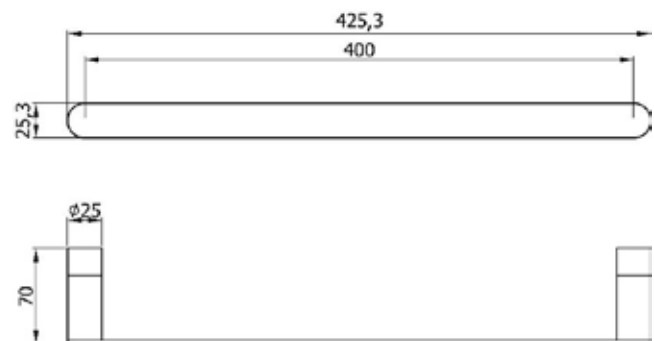

velo TECHNICAL DATA

- Made in stainless steel AISI 304 black finished.
- Dimensions: 25,3 height x 425,3 width x 70 depth (mm).
- Hidden wall fixation.
- Fixing material included.
- Cleaning: we recommend cleaning with a cotton cloth slightly moistened with a soap solution. Then dry it.

SUGGESTED TEXT FOR PRESCRIPTION

VELO towel rail, made in stainless steel AISI 304 black finished.
Dimensions: 25,3 height x 425,3 width x 70 depth(mm).

velo TECHNICAL DRAWING

DIMENSIONS IN mm

Related Products