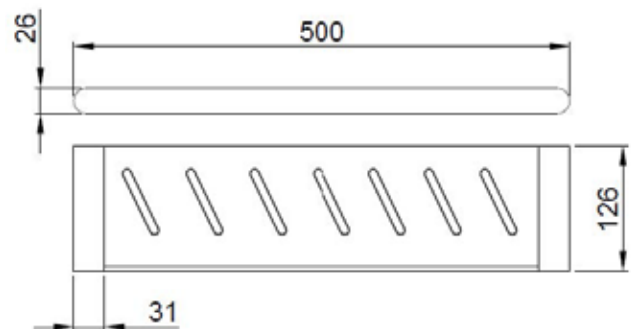

## velo UTILITY SHELF

- Utility shelf made of aluminium . Also available in black finish (VELO 16226.N).
- Durability and resistance.
- Suitable for public environments and high frequency of use.
- Brushed gold finish.

## velo TECHNICAL DATA

- Made of aluminium , brushed gold finish.
- Dimensions: 26 height x 500 width x 126 depth (mm).
- Stainless steel fixing material included. Hidden fixation.
- Threaded fixing system to the wall by means of a plate.

## SUGGESTED TEXT FOR PRESCRIPTION

VELO utility shelf, made of aluminium , brushed gold finish.  
Dimensions: 26 height x 500 width x 126 depth (mm).

## velo TECHNICAL DRAWING

DIMENSIONS IN mm