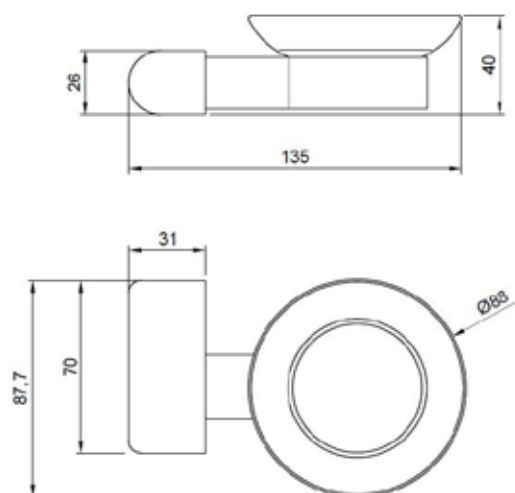

VELO SOAP DISH

- Soap dish made of aluminium wall support. Also available in gold finish (VELO 16225.G).
- Durability and resistance.
- Suitable for public environments and high frequency of use.
- Black finish.

VELO TECHNICAL DATA

- Made of aluminium, black finish.
- Dimensions: 40 height x 135 width x 87,7 depth (mm).
- Stainless steel fixing material included. Hidden fixation.
- Threaded fixing system to the wall by means of a plate.

SUGGESTED TEXT FOR PRESCRIPTION

VELO soap dish, made of aluminium, black finish.
Dimensions: 40 height x 135 width x 87,7 depth (mm).

VELO TECHNICAL DRAWING

DIMENSIONS IN mm

Related Products

| | | | | |
|---------|---------|---------|---------|--|
| | | | | |
| 16221.N | 16228.N | 16223.N | 16231.N | |